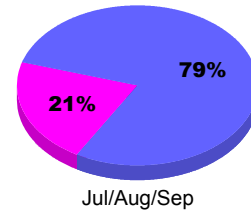

**Membership Results
2012-2013**

**Membership
2011-2012**

Month	Net Memb Goal	Actual New Memb	Actual Dropped Memb	Gain/Loss of Memb	Gain/Loss of Memb
Jul/Aug/Sep		22	-47	-25	-6
Totals		22	-47	-25	-6

Membership Results 2012-2013

Goal, New, Dropped, Gain/Loss

Comparison of Membership Gain/Loss

Current Year Compared to the Previous Year

Gender Comparison 2012-2013

Male Female