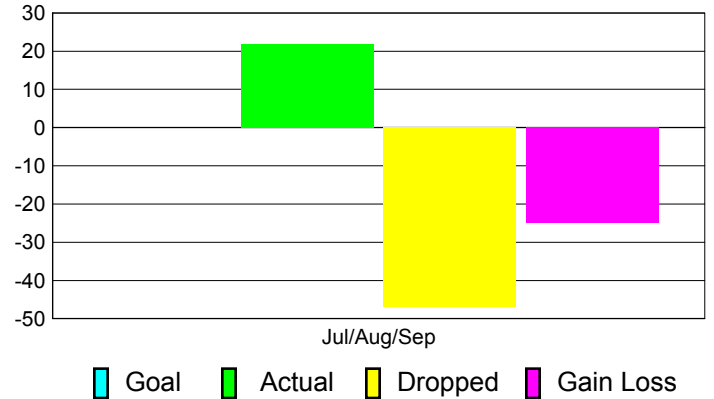

Membership Results 2012-2013

Goal, New, Dropped, Gain/Loss